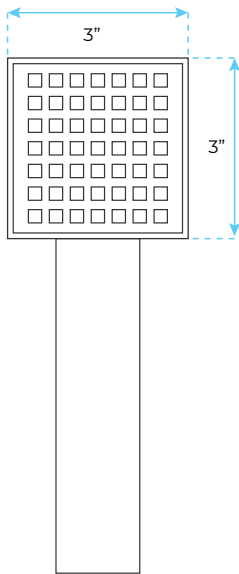

## Specifications

- SHOWERHEAD MATERIAL: SOLID BRASS
- FINISH: GOLD/ BRUSHED GOLD
- FINISH OPTION 1: SHINY GOLD
- FINISH OPTION 2: BRUSHED GOLD
- SHOWERHEAD THICKNESS: 0.33"
- SHOWERHEAD WIDTH: AVAILABLE IN 8", 10", 12", 16" , 24"
- LED POWER SOURCE: WATER FLOW
- LED COLOR: BLUE, GREEN, RED
- SHOWERHEAD: CONTEMPORARY RAIN SHOWER
- MOUNT METHOD: WALL OR CEILING MOUNT

## Shower Head Size:

The LED light will change its color by detecting water temperature:

- 0-30° (32-86°): Blue LED
- 30-40° (86-104°): Green LED
- 40-50° (104-122°): Red LED
- 50-100° (122-212°): Flashing Red LED

## Hand Shower Size:

The minimum required water pressure is 0.05 MPa (0.5 bar).  
Flow rate 2.5 GPM (9.5 LPM).

## Mixer Size: