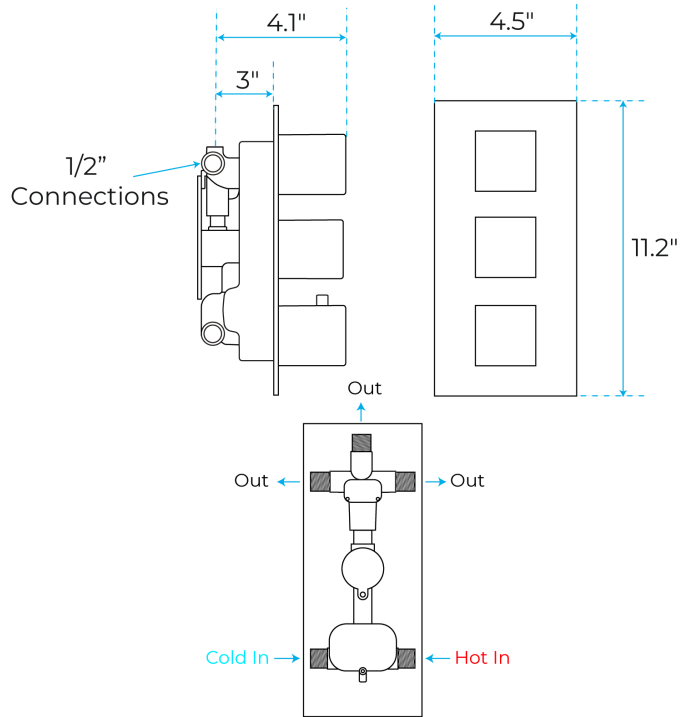

## Specifications

- SHOWERHEAD MATERIAL: SOLID BRASS
- FINISH: GOLD/ BRUSHED GOLD
- FINISH OPTION 1: SHINY GOLD
- FINISH OPTION 2: BRUSHED GOLD
- SHOWERHEAD THICKNESS: 0.33"
- SHOWERHEAD WIDTH: AVAILABLE IN 8", 10", 12", 16" , 24"
- LED POWER SOURCE: WATER FLOW
- LED COLOR: BLUE, GREEN, RED
- SHOWERHEAD: CONTEMPORARY RAIN SHOWER
- MOUNT METHOD: WALL OR CEILING MOUNT

## Shower Head Size:

The LED light will change its color by detecting water temperature:

- 0-30° (32-86°): Blue LED
- 30-40° (86-104°): Green LED
- 40-50° (104-122°): Red LED
- 50-100° (122-212°): Flashing Red LED

## Hand Shower Size:

The minimum required water pressure is 0.05 MPa (0.5 bar).  
Flow rate 2.5 GPM (9.5 LPM).

## Mixer Size: