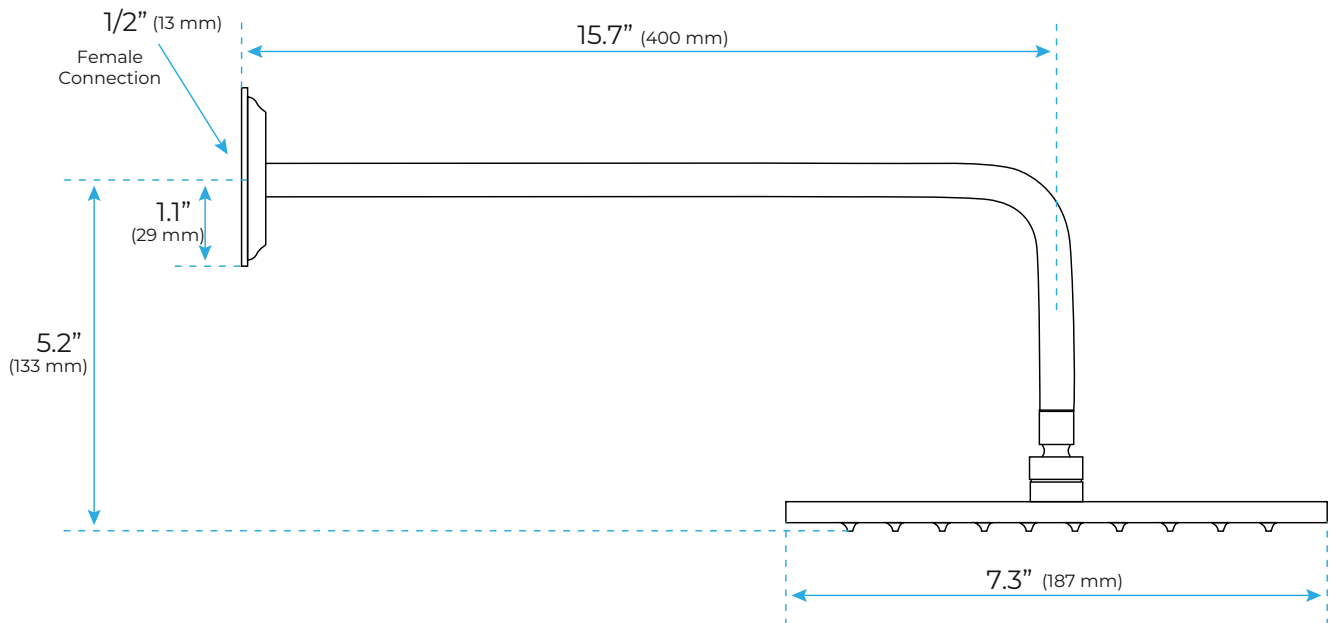

## Specifications

- SHOWERHEAD MATERIAL: SOLID BRASS
- FINISH: GOLD/ BRUSHED GOLD
- FINISH OPTION 1: SHINY GOLD
- FINISH OPTION 2: BRUSHED GOLD
- SHOWERHEAD THICKNESS: 0.33"
- SHOWERHEAD WIDTH: AVAILABLE IN 8", 10", 12", 16" , 24"
- LED POWER SOURCE: WATER FLOW
- LED COLOR: BLUE, GREEN, RED
- SHOWERHEAD: CONTEMPORARY RAIN SHOWER
- MOUNT METHOD: WALL OR CEILING MOUNT

## Shower Head Size:

The LED light will change its color by detecting water temperature:

- 0-30° (32-86°): Blue LED
- 30-40° (86-104°): Green LED
- 40-50° (104-122°): Red LED
- 50-100° (122-212°): Flashing Red LED

## Hand Shower Size:

The minimum required water pressure is 0.05 MPa (0.5 bar).  
Flow rate 2.5 GPM (9.5 LPM).

## Mixer Size: